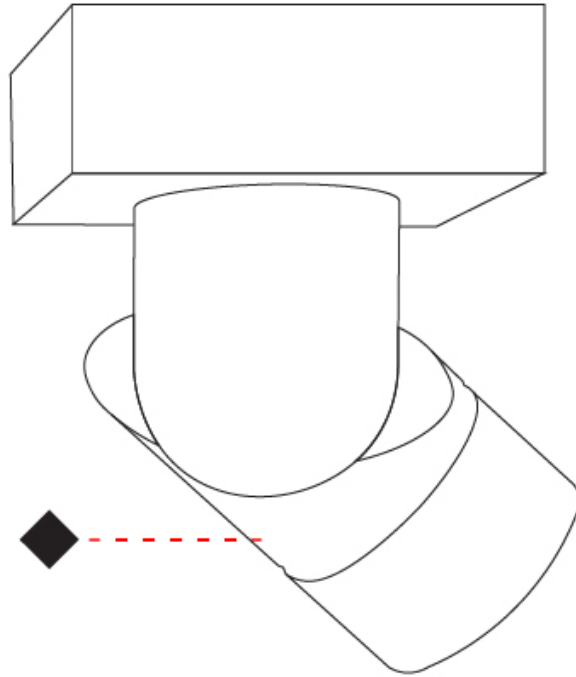

BOB SURFACE

A7200004-

PROJECT

TYPE

SPECIFIER

QUANTITY

DATE

Disclaimer

white lamp head with white base and side, black lamp head with black base and side, black lamp head with silver base and black side