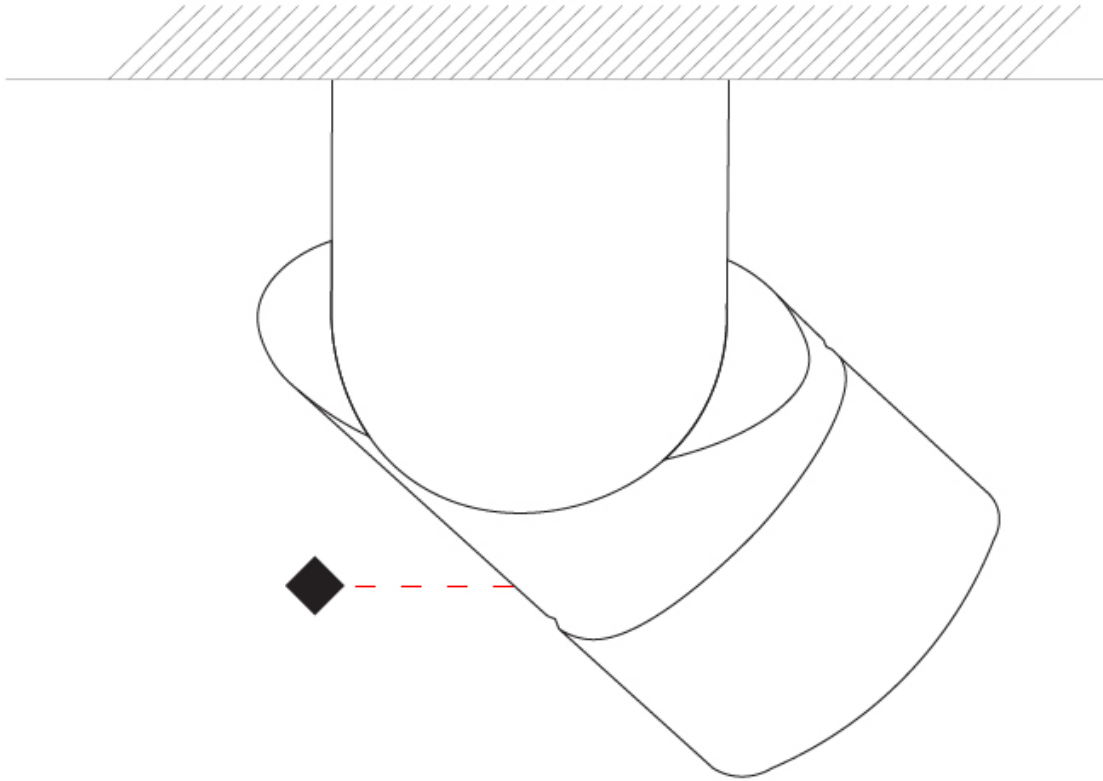

BOB RECESSED

A7200003-

PROJECT	_____
TYPE	_____
SPECIFIER	_____
QUANTITY	_____
DATE	_____

Disclaimer

white lamp head with white base and side, black lamp head with black base and side, black lamp head with silver base and black side