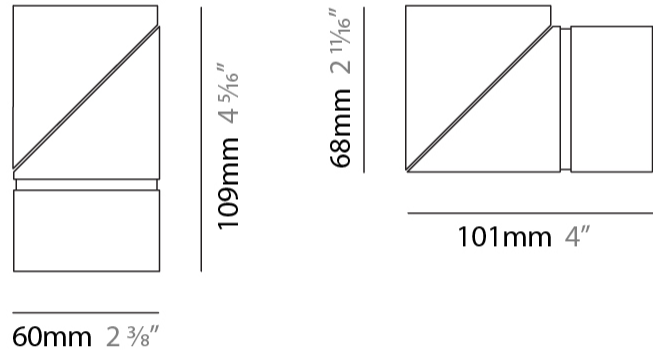

PROJECT	
TYPE	
SPECIFIER	
QUANTITY	
DATE	

BOB RECESSED

A7200003-

base number	Color Temperature	Finish Options	Lens Options

1. To build a product code in our configurator select the specify button on the base model # product page
2. To build a manual product code on this datasheet choose from the options listed below in blue font and add the suffix to the base model #

GENERAL

Series: Bob
Brand: Letroh
Division: Architectural
Mounting Type: Recessed
Mounting Location: Ceiling
Subcategory: Semi-Flush

PHYSICAL

Shape: Cylinder
Diameter (mm): 60
Diameter (in): 2 3/8
Length (mm): 109
Length (in): 4 5/16
Light Distribution: Adjustable / Downlight
Weight (kg): 0.60
Weight (lbs): 1.32
Fixture Finish: WHI / BLK
Fixture Material: Aluminum
Cut-out Measurements: 35mm/1 3/8"

ELECTRICAL

Lamp Type: LED
Input Wattage (W): 20
Total Output Wattage (W): 17
Dimming: Tri-Mode (Non-Dimming and Phase Dimming (120Vac only) and 0-10V Dimming)
Driver Included: Yes
Driver Location: Remote
Driver Type: Constant Current - Universal
Driver Class: Class 2
Input Voltage (V): 120 - 277
Constant Current (MA): 500
Constant Voltage (V): 33.9

LED

Color Temperature (°K): 2700 / 3000
Max. Delivered Lumen (lm): 1100 / 1500
CRI: >90 CRI
Lamp Life (hrs): 50000

OPTICAL

Optic°: 30 / 40 / 60 / OV / RT / WW
Adjustability: Rotational 360°; Tilt 90°

RATINGS AND CERTIFICATIONS

Certified By: Certified for North American Standards
IP rating: IP20